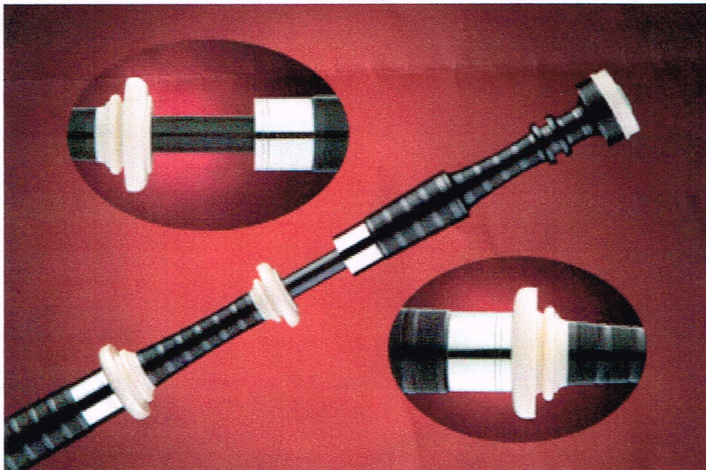

David Naill & Co

Bagpipe Range

29 Brunel Way, Mart Road Industrial Estate, Minehead, Somerset, TA24 5BY. England. U.K.
Telephone (01643) 707629 Fax (01643) 706858 E-mail.

DNO

African blackwood, fully beaded and combed, nickel beaded ferrules and caps. Complete with polypenco chanter, choice of Canmore or hide bag, synthetic reeds, velvet cover and silk cords.

[View larger image](#)

DN1

African blackwood, fully beaded and combed, nickel beaded ferrules and caps. imitation ivory projecting mounts. Complete with polypenco chanter, choice of Canmore or hide bag, synthetic reeds, velvet cover and silk cords. [View larger image](#)

DN2

African blackwood, fully beaded and combed, nickel beaded ferrules and caps, nickel slides. imitation ivory projecting mounts. Complete with polypenco chanter, choice of Canmore or hide bag, synthetic reeds, velvet cover and silk cords.