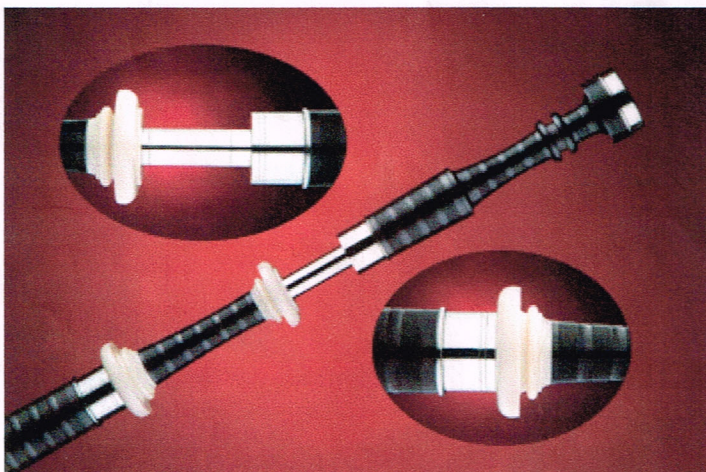

David Naill & Co

Bagpipe Range

29 Brunel Way, Mart Road Industrial Estate, Minehead, Somerset, TA24 5BY. England. U.K.
Telephone (01643) 707629 Fax (01643) 706858 E-mail.

DNO

African blackwood, fully beaded and combed, nickel beaded ferrules and caps. Complete with polypenco chanter, choice of Canmore or hide bag, synthetic reeds, velvet cover and silk cords.

[View larger image](#)

DN1

African blackwood, fully beaded and combed, nickel beaded ferrules and caps. imitation ivory projecting mounts. Complete with polypenco chanter, choice of Canmore or hide bag, synthetic reeds, velvet cover and silk cords. [View larger image](#)

DN2

African blackwood, fully beaded and combed, nickel beaded ferrules and caps, nickel slides. imitation ivory projecting mounts. Complete with polypenco chanter, choice of Canmore or hide bag, synthetic reeds, velvet cover and silk cords.