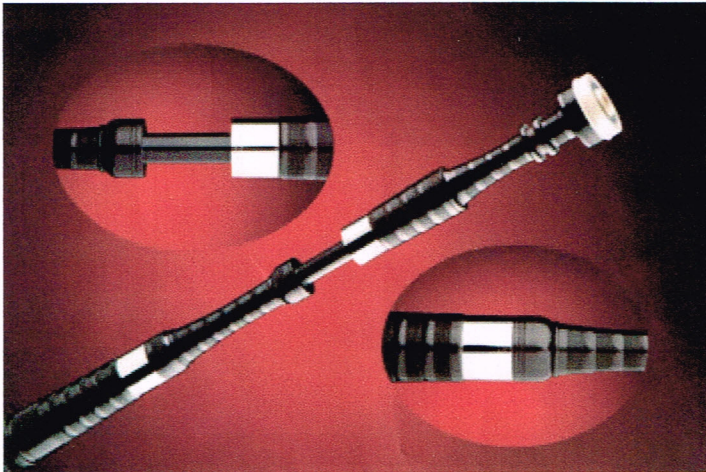

David Naill & Co

Bagpipe Range

29 Brunel Way, Mart Road Industrial Estate, Minehead, Somerset, TA24 5BY. England. U.K.
Telephone (01643) 707629 Fax (01643) 706858 E-mail.

DNO

African blackwood, fully beaded and combed, nickel beaded ferrules and caps. Complete with polypenco chanter, choice of Canmore or hide bag, synthetic reeds, velvet cover and silk cords.

[View larger image](#)

DN1

African blackwood, fully beaded and combed, nickel beaded ferrules and caps. imitation ivory projecting mounts. Complete with polypenco chanter, choice of Canmore or hide bag, synthetic reeds, velvet cover and silk cords. [View larger image](#)

DN2

African blackwood, fully beaded and combed, nickel beaded ferrules and caps, nickel slides. imitation ivory projecting mounts. Complete with polypenco chanter, choice of Canmore or hide bag, synthetic reeds, velvet cover and silk cords.